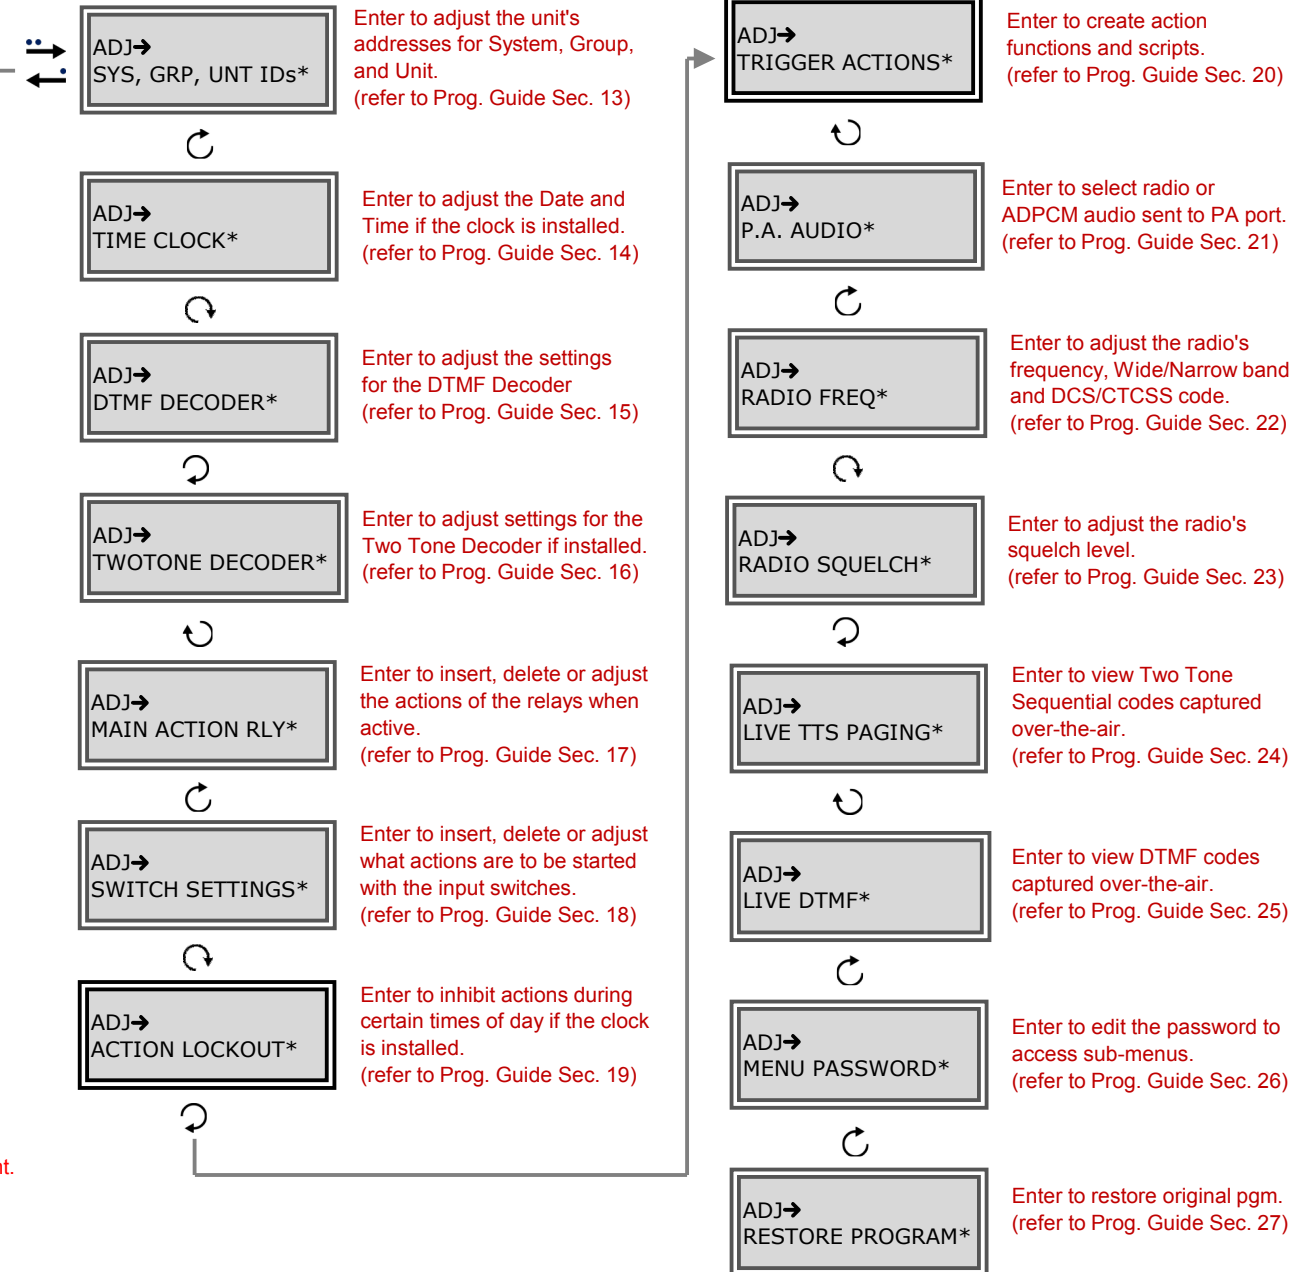

Setting the clock

-   = Move cursor left and right
-   = Adjust setting selected
-  = Jump from setting Time to setting Date.
-  = Save your changes.

Note: On exit, you will be asked if you want to keep your changes.

-   = Move cursor left and right to highlight Yes or No.
-  = Make your selection and return to previous menu.

Radio Settings

-  = Jump to settings line.
-   = Move cursor left and right
-   = Adjust setting highlighted by the cursor
-  = Save your changes.

Note: On exit, you will be asked if you want to keep your changes.

-   = Move cursor left and right to highlight Yes or No.
-  = Make your selection and return to previous menu.

Quick Reference Guide for the RXC-3000 Twist-n-Touch ©

Genave Electronics

24234 Chesley Trail
Hampton, MN 55031
www.genave.com

Doc no. 9000-0000-039 R2

RXC-3000 Main Screens

"Adjust Settings" Screens

Note: Sub-menu screens will time out in 3 minutes and return the RXC-3000 to normal operation without Twist-n-Touch knob movement.
LIVE DTMF* and LIVE TTS PAGING* do not time out.