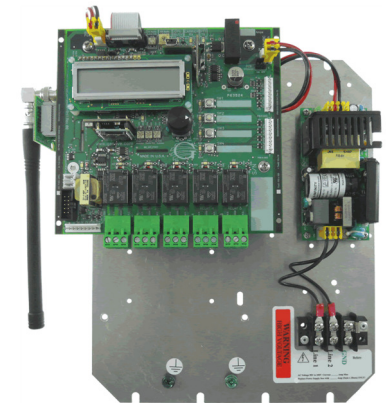

-   = Move cursor left and right to highlight Yes or No.
-  = Make your selection and return to previous menu.

Radio Settings

-  = Jump to settings line.
-   = Move cursor left and right
-   = Adjust setting highlighted by the cursor
-  = Save your changes.

Note: On exit, you will be asked if you want to keep your changes.

-   = Move cursor left and right to highlight Yes or No.
-  = Make your selection and return to previous menu.

Quick Reference Guide for the RXC-3000 Twist-n-Touch ©

Genave Electronics

24234 Chesley Trail
Hampton, MN 55031
www.genave.com

Doc no. 9000-0000-039 R2

RXC-3000 Main Screens

"Adjust Settings" Screens

Note: Sub-menu screens will time out in 3 minutes and return the RXC-3000 to normal operation without Twist-n-Touch knob movement.
LIVE DTMF* and LIVE TTS PAGING* do not time out.