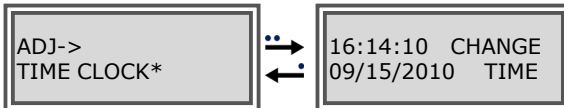

Legend

-  Rotate the "Twist-n-Touch" knob clockwise
-  Rotate the "Twist-n-Touch" knob CCW
-  Push and rotate the "Twist-n-Touch" knob clockwise
-  Push and rotate the "Twist-n-Touch" knob CCW
-  Double click the "Twist-n-Touch" knob
-  Single click the "Twist-n-Touch" knob

Setting the clock

-   = Move cursor left and right
-   = Adjust setting selected
-  = Jump from setting Time to setting Date.
-  = Save your changes.

Note: On exit, you will be asked if you want to keep your changes.