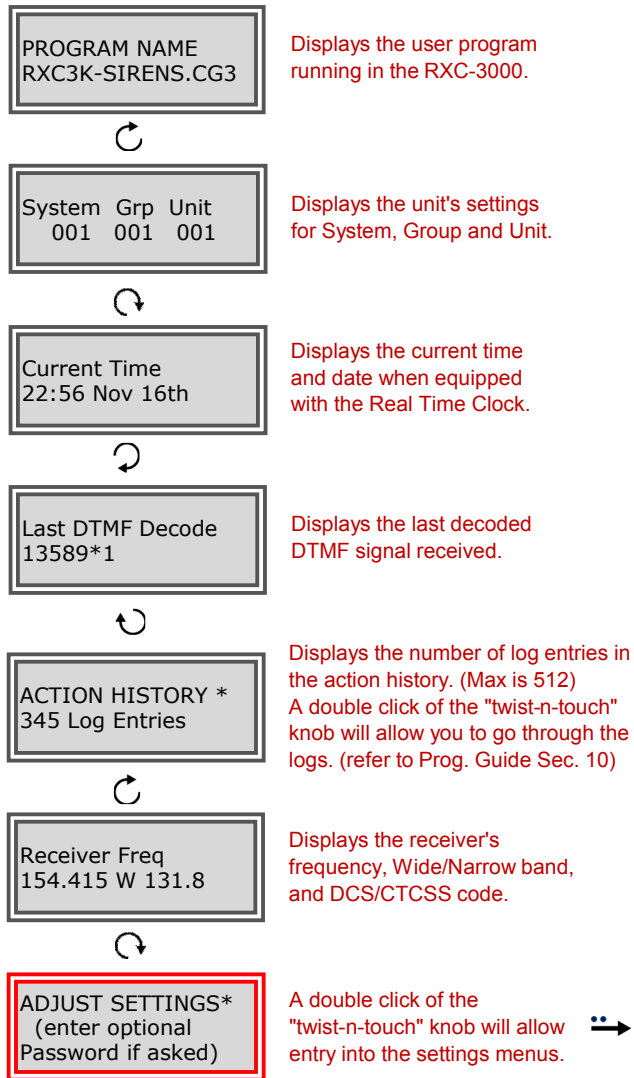

-   = Move cursor left and right to highlight Yes or No.
-  = Make your selection and return to previous menu.

Adjusting Squelch

-   = Adjust setting selected
-  = Save your changes.

Note: On exit, you will be asked if you want to keep your changes.

-   = Move cursor left and right to highlight Yes or No.
-  = Make your selection and return to previous menu.

Radio Settings

-  = Jump to settings line.
-   = Move cursor left and right
-   = Adjust setting highlighted by the cursor
-  = Save your changes.

Note: On exit, you will be asked if you want to keep your changes.

-   = Move cursor left and right to highlight Yes or No.
-  = Make your selection and return to previous menu.

Quick Reference Guide for the RXC-3000 Twist-n-Touch ©

Genave Electronics

24234 Chesley Trail
Hampton, MN 55031
www.genave.com

Doc no. 9000-0000-039 R2

RXC-3000 Main Screens

"Adjust Settings" Screens

Note: Sub-menu screens will time out in 3 minutes and return the RXC-3000 to normal operation without Twist-n-Touch knob movement.
LIVE DTMF* and LIVE TTS PAGING* do not time out.