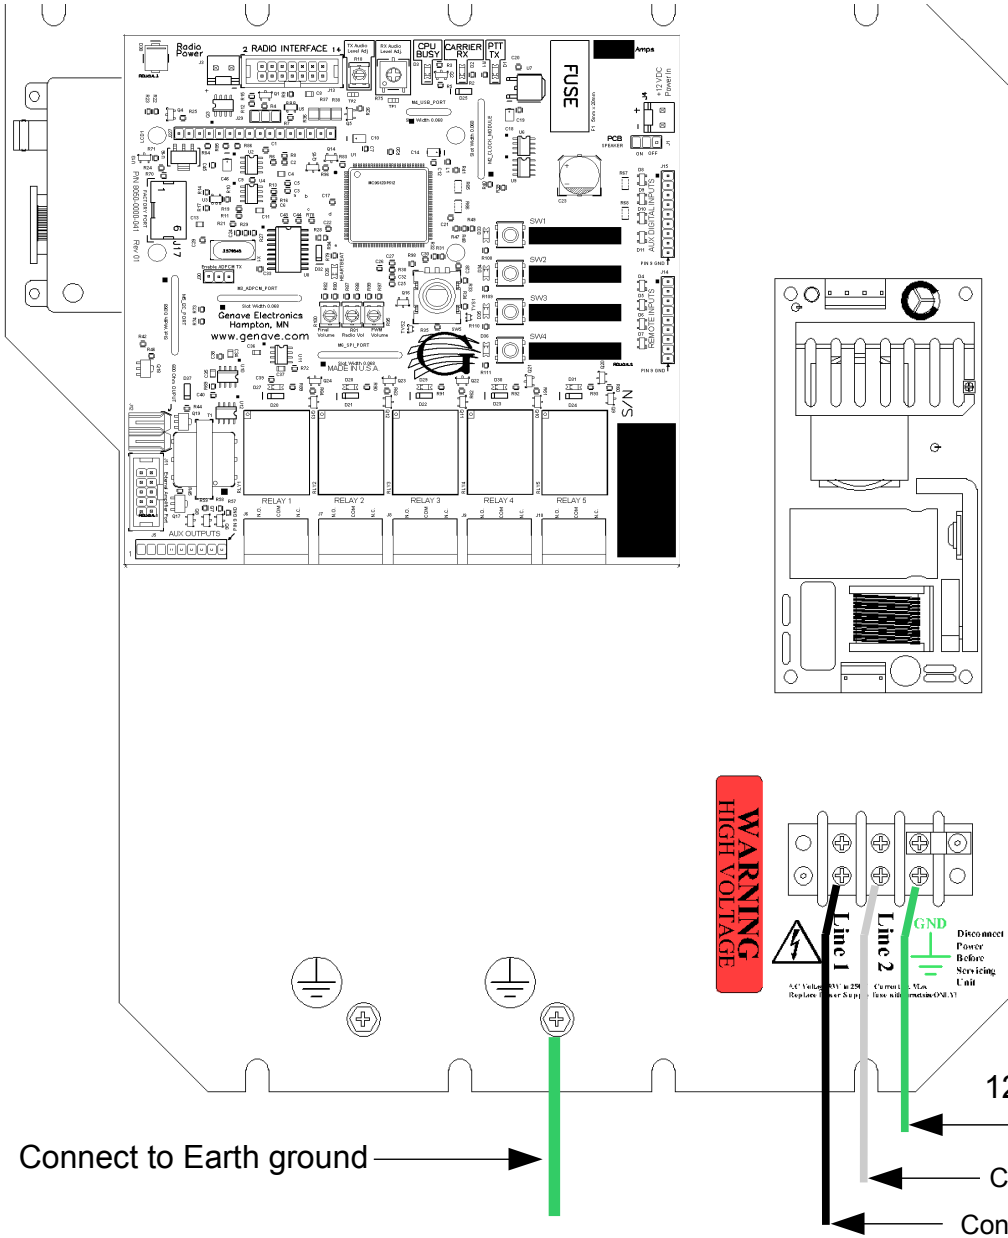

# AC power connection to RXC-3000

240 VAC single phase wiring

208/240 VAC three phase wiring

**Never Exceed 250VAC into the power supply**

**Warnings:**  
 Turn off ALL power before working on any electrical equipment.  
 Follow all applicable electrical and safety rules and regulations.  
 This is only an example. Your contactor and wiring may differ.  
 Electrical work should only be performed by licensed and qualified personnel.