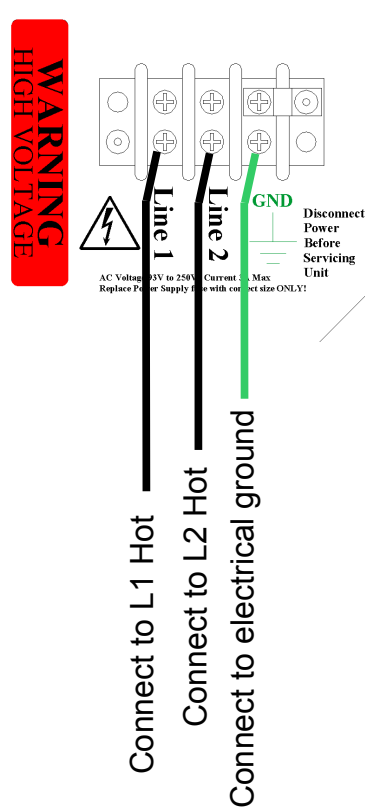

# AC power connection to RXC-3000

240 VAC single phase wiring

208/240 VAC three phase wiring

**Never Exceed 250VAC into the power supply**

**Warnings:**  
 Turn off ALL power before working on any electrical equipment.  
 Follow all applicable electrical and safety rules and regulations.  
 This is only an example. Your contactor and wiring may differ.  
 Electrical work should only be performed by licensed and qualified personnel.