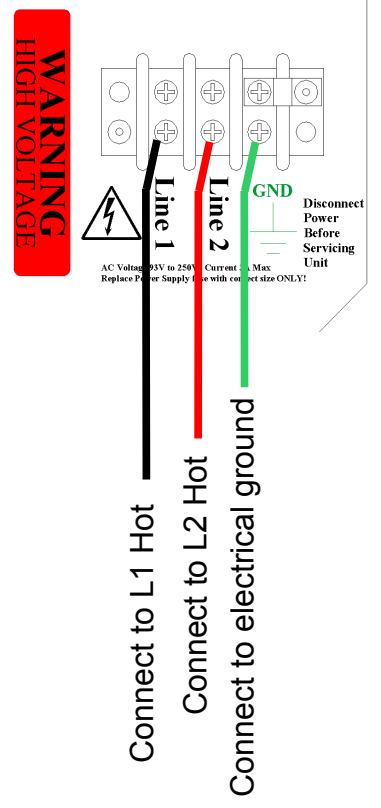

# AC power connection to RXC-3000

240 VAC single phase wiring

208/240 VAC three phase wiring

**Never Exceed 250VAC into the power supply**

**Warnings:**  
 Turn off ALL power before working on any electrical equipment.  
 Follow all applicable electrical and safety rules and regulations.  
 This is only an example. Your contactor and wiring may differ.  
 Electrical work should only be performed by licensed and qualified personnel.